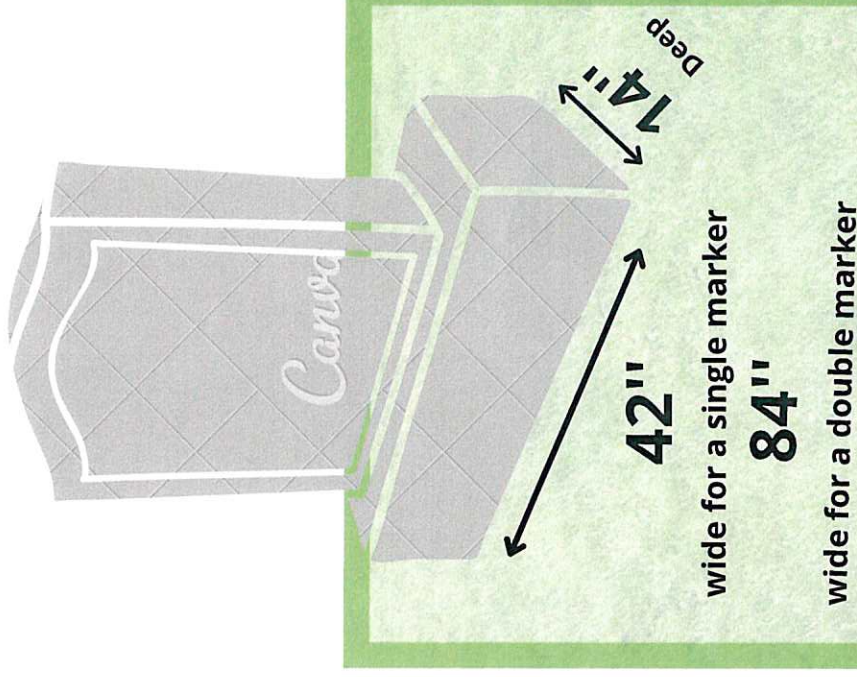

Arlington Hill & Arlington West Cemetery Guidelines at a Glance

updated 6/27/2022

Plot Dimensions:

4 feet wide by 10 feet long

Headstones:

1 Stone per Plot unless it is a double plot, then 2 stones are permitted.

Headstone Dimensions:

- No wider than 42" for single and 84" for double
- No deeper than 14"

Decorations:

- Limit 3 per Plot
- No trees or shrubs may be planted
- No bricks, blocks, boarders or statues
- No trellises, ornaments, benches or signs
- Keep annual flowers planted within 12 inches of the stone
- No glass containers
- Perennials may be planted in urns or flower pots at either side of the headstone from May 1st through September 30th
- The sexton has the right to remove decorations if they become damaged or are not permitted.